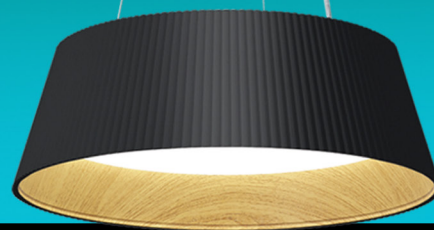

S-C704NM

BULTO 3
DIMENSIONES:
Ø360mm x 460mm

Powered by
tuya
Intelligence
Inside

Victory
elegance

58W
500 MM