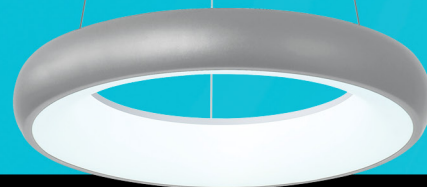

BULTO 5
DIMENSIONES:
Ø400mm x 80mm

Powered by
tuya
Intelligence
Inside

Victory silver
elegance

58W
500 MM

S-C705G-G

BULTO 5
DIMENSIONES:
Ø500mm x 80mm

Powered by
tuya
Intelligence
Inside

Área
elegance